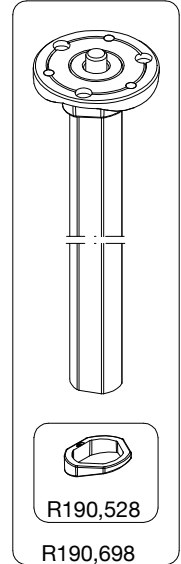

Manfrotto

PROFESSIONAL CAMERA SUPPORTS

ART. 190CX3

For serial number
from A1106749

R190,518

R190,530

R190,522

R190,609

R190,521

R458,39

R190,668

R190,427

R190,528

R190,698

R190,616

TO BE MOUNTED
ON TUBES

R190,406

TO BE MOUNTED
ON CLAMPING-COLLARS

R190,705

R190,523

R055,315

R190,535

R190,669

R190,706