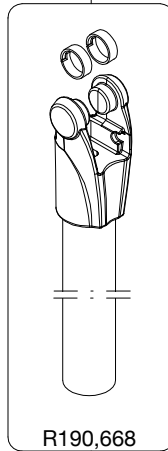

Manfrotto

PROFESSIONAL CAMERA SUPPORTS

ART. 190CX3

For serial number
from A1106749

R190,518

R190,530

R190,522

R190,609

R190,521

R458,39

R190,668

R190,427

R190,528

R190,698

R190,616

TO BE MOUNTED
ON TUBES